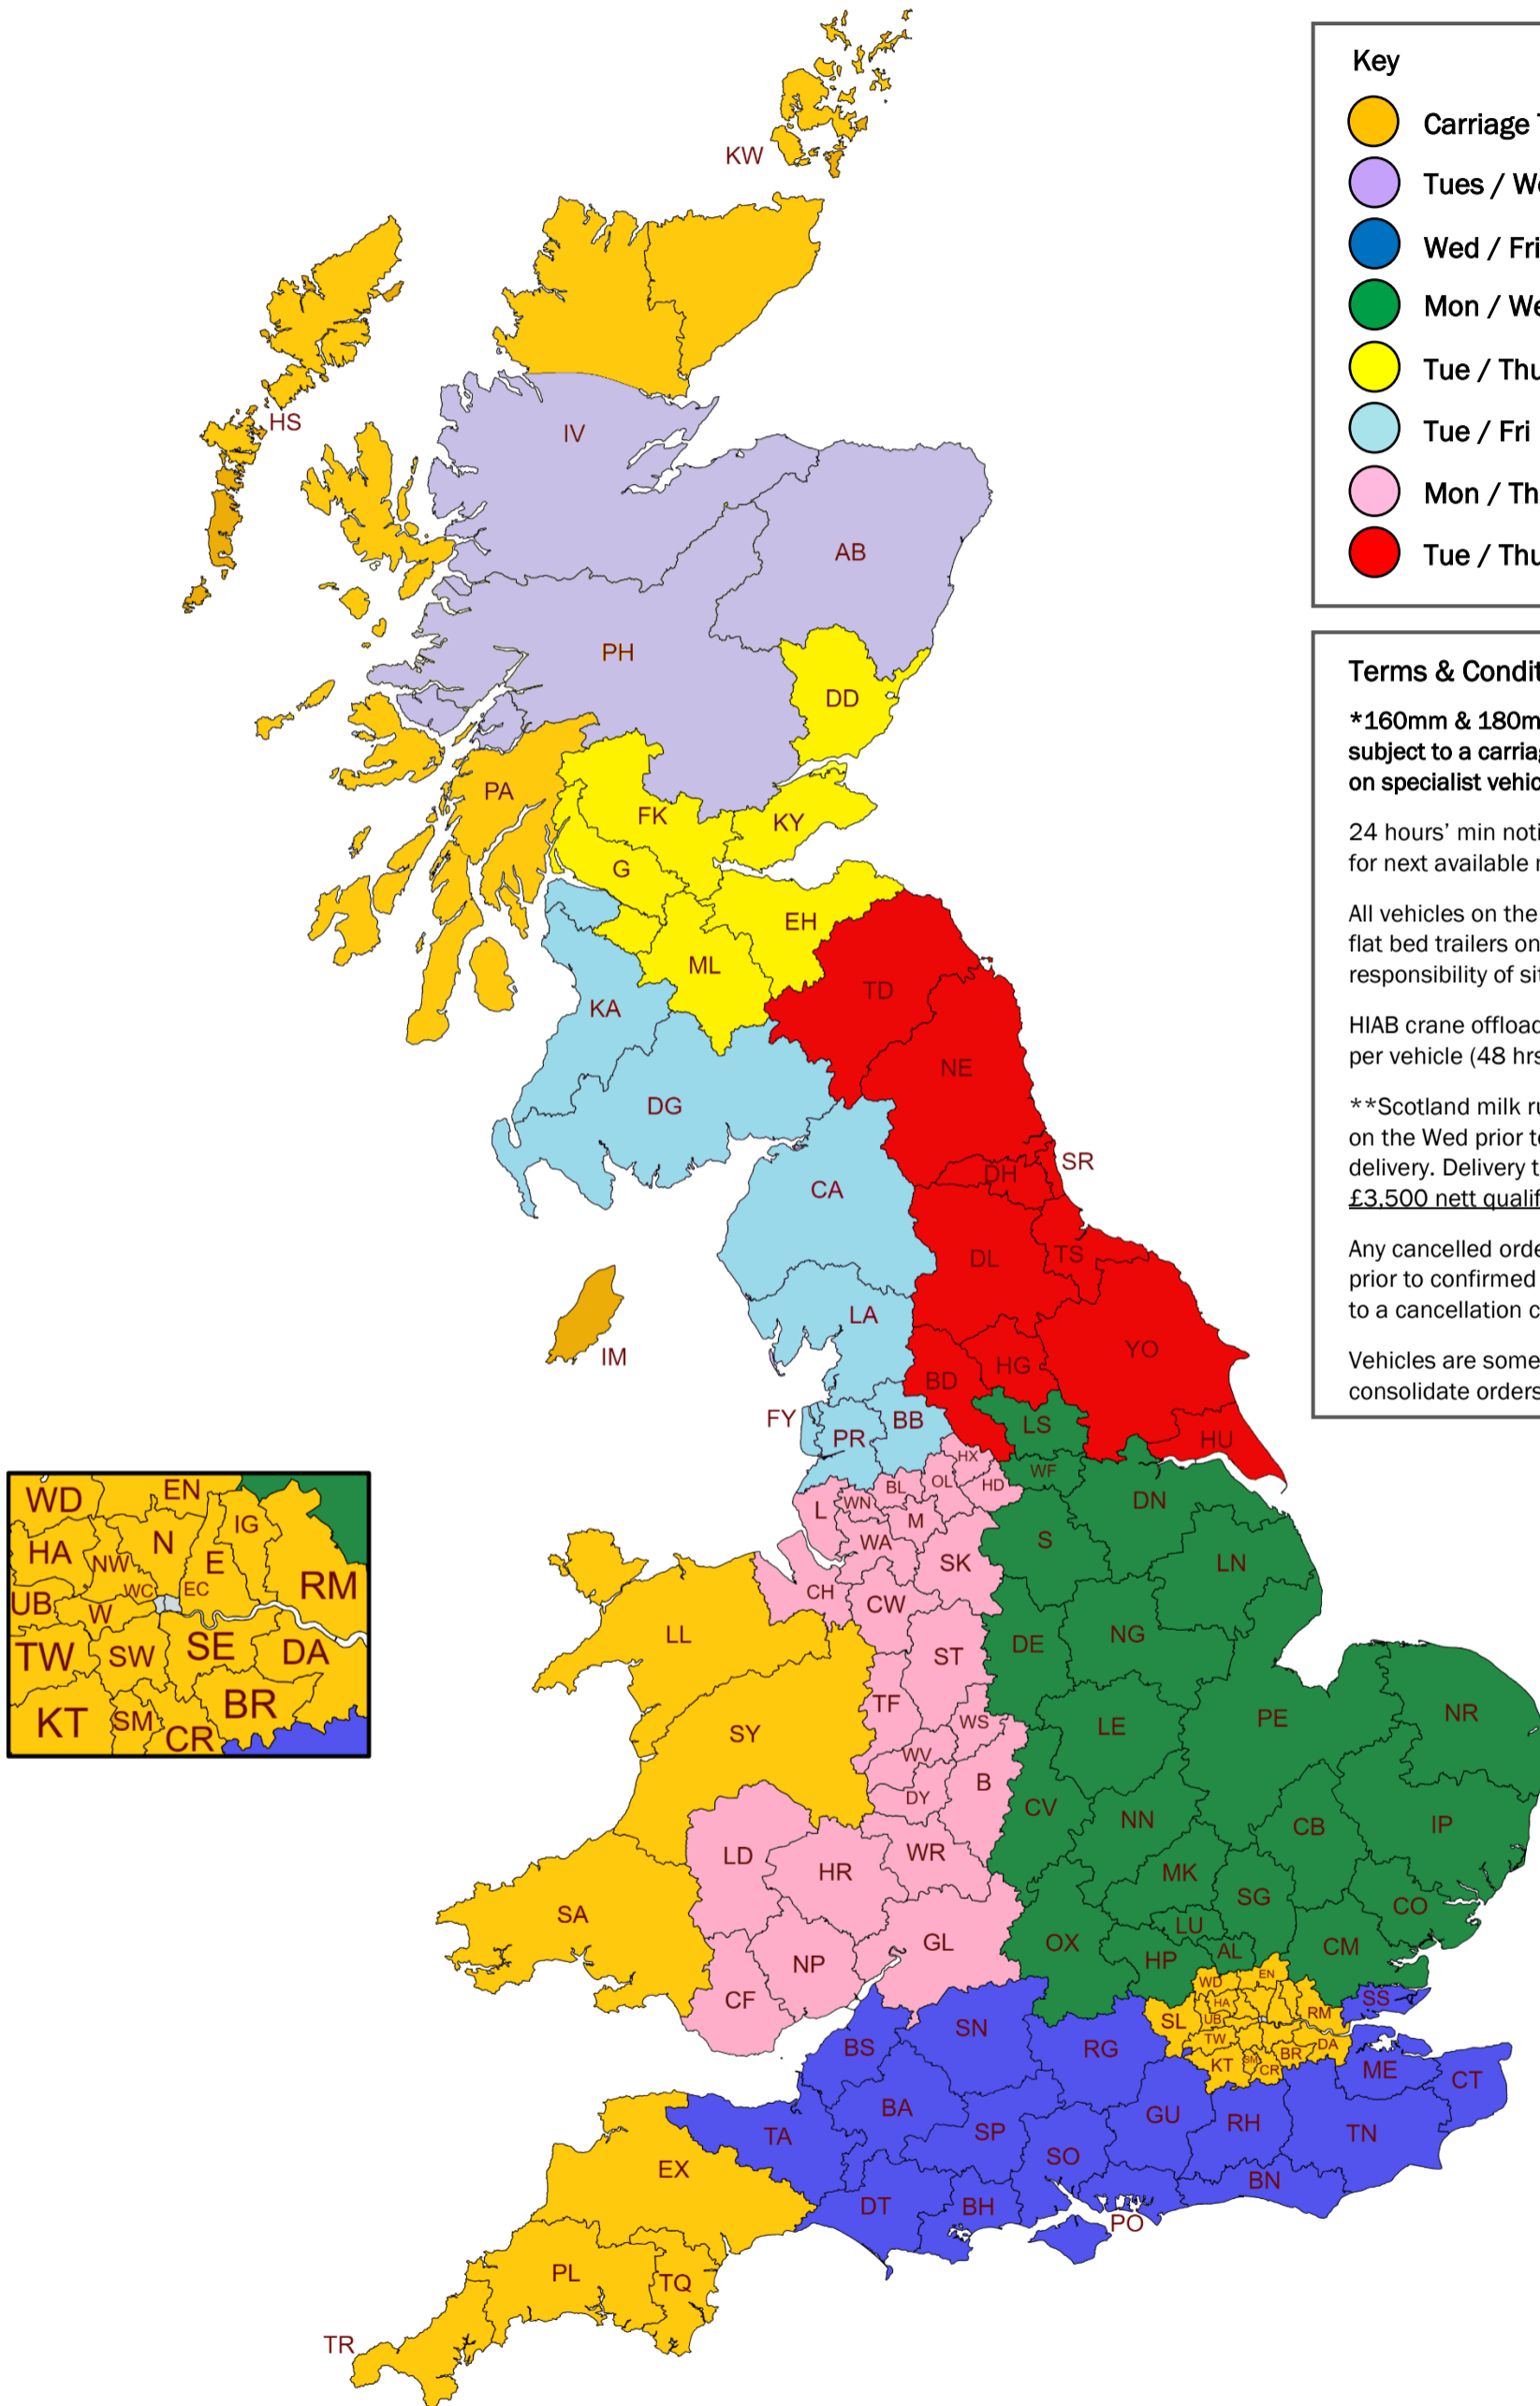

# SIMONA Peak Pipe Systems Delivery Schedule

**Key**

- Carriage TBC
- Tues / Wed\*\* (twice monthly)
- Wed / Fri
- Mon / Wed / Fri
- Tue / Thurs
- Tue / Fri
- Mon / Thurs
- Tue / Thurs

**Terms & Conditions**

**\*160mm & 180mm coils are always subject to a carriage charge as delivered on specialist vehicles.**

24 hours' min notice required to qualify for next available milk run day.

All vehicles on the standard milk run are flat bed trailers only. Offload is the responsibility of site/customer.