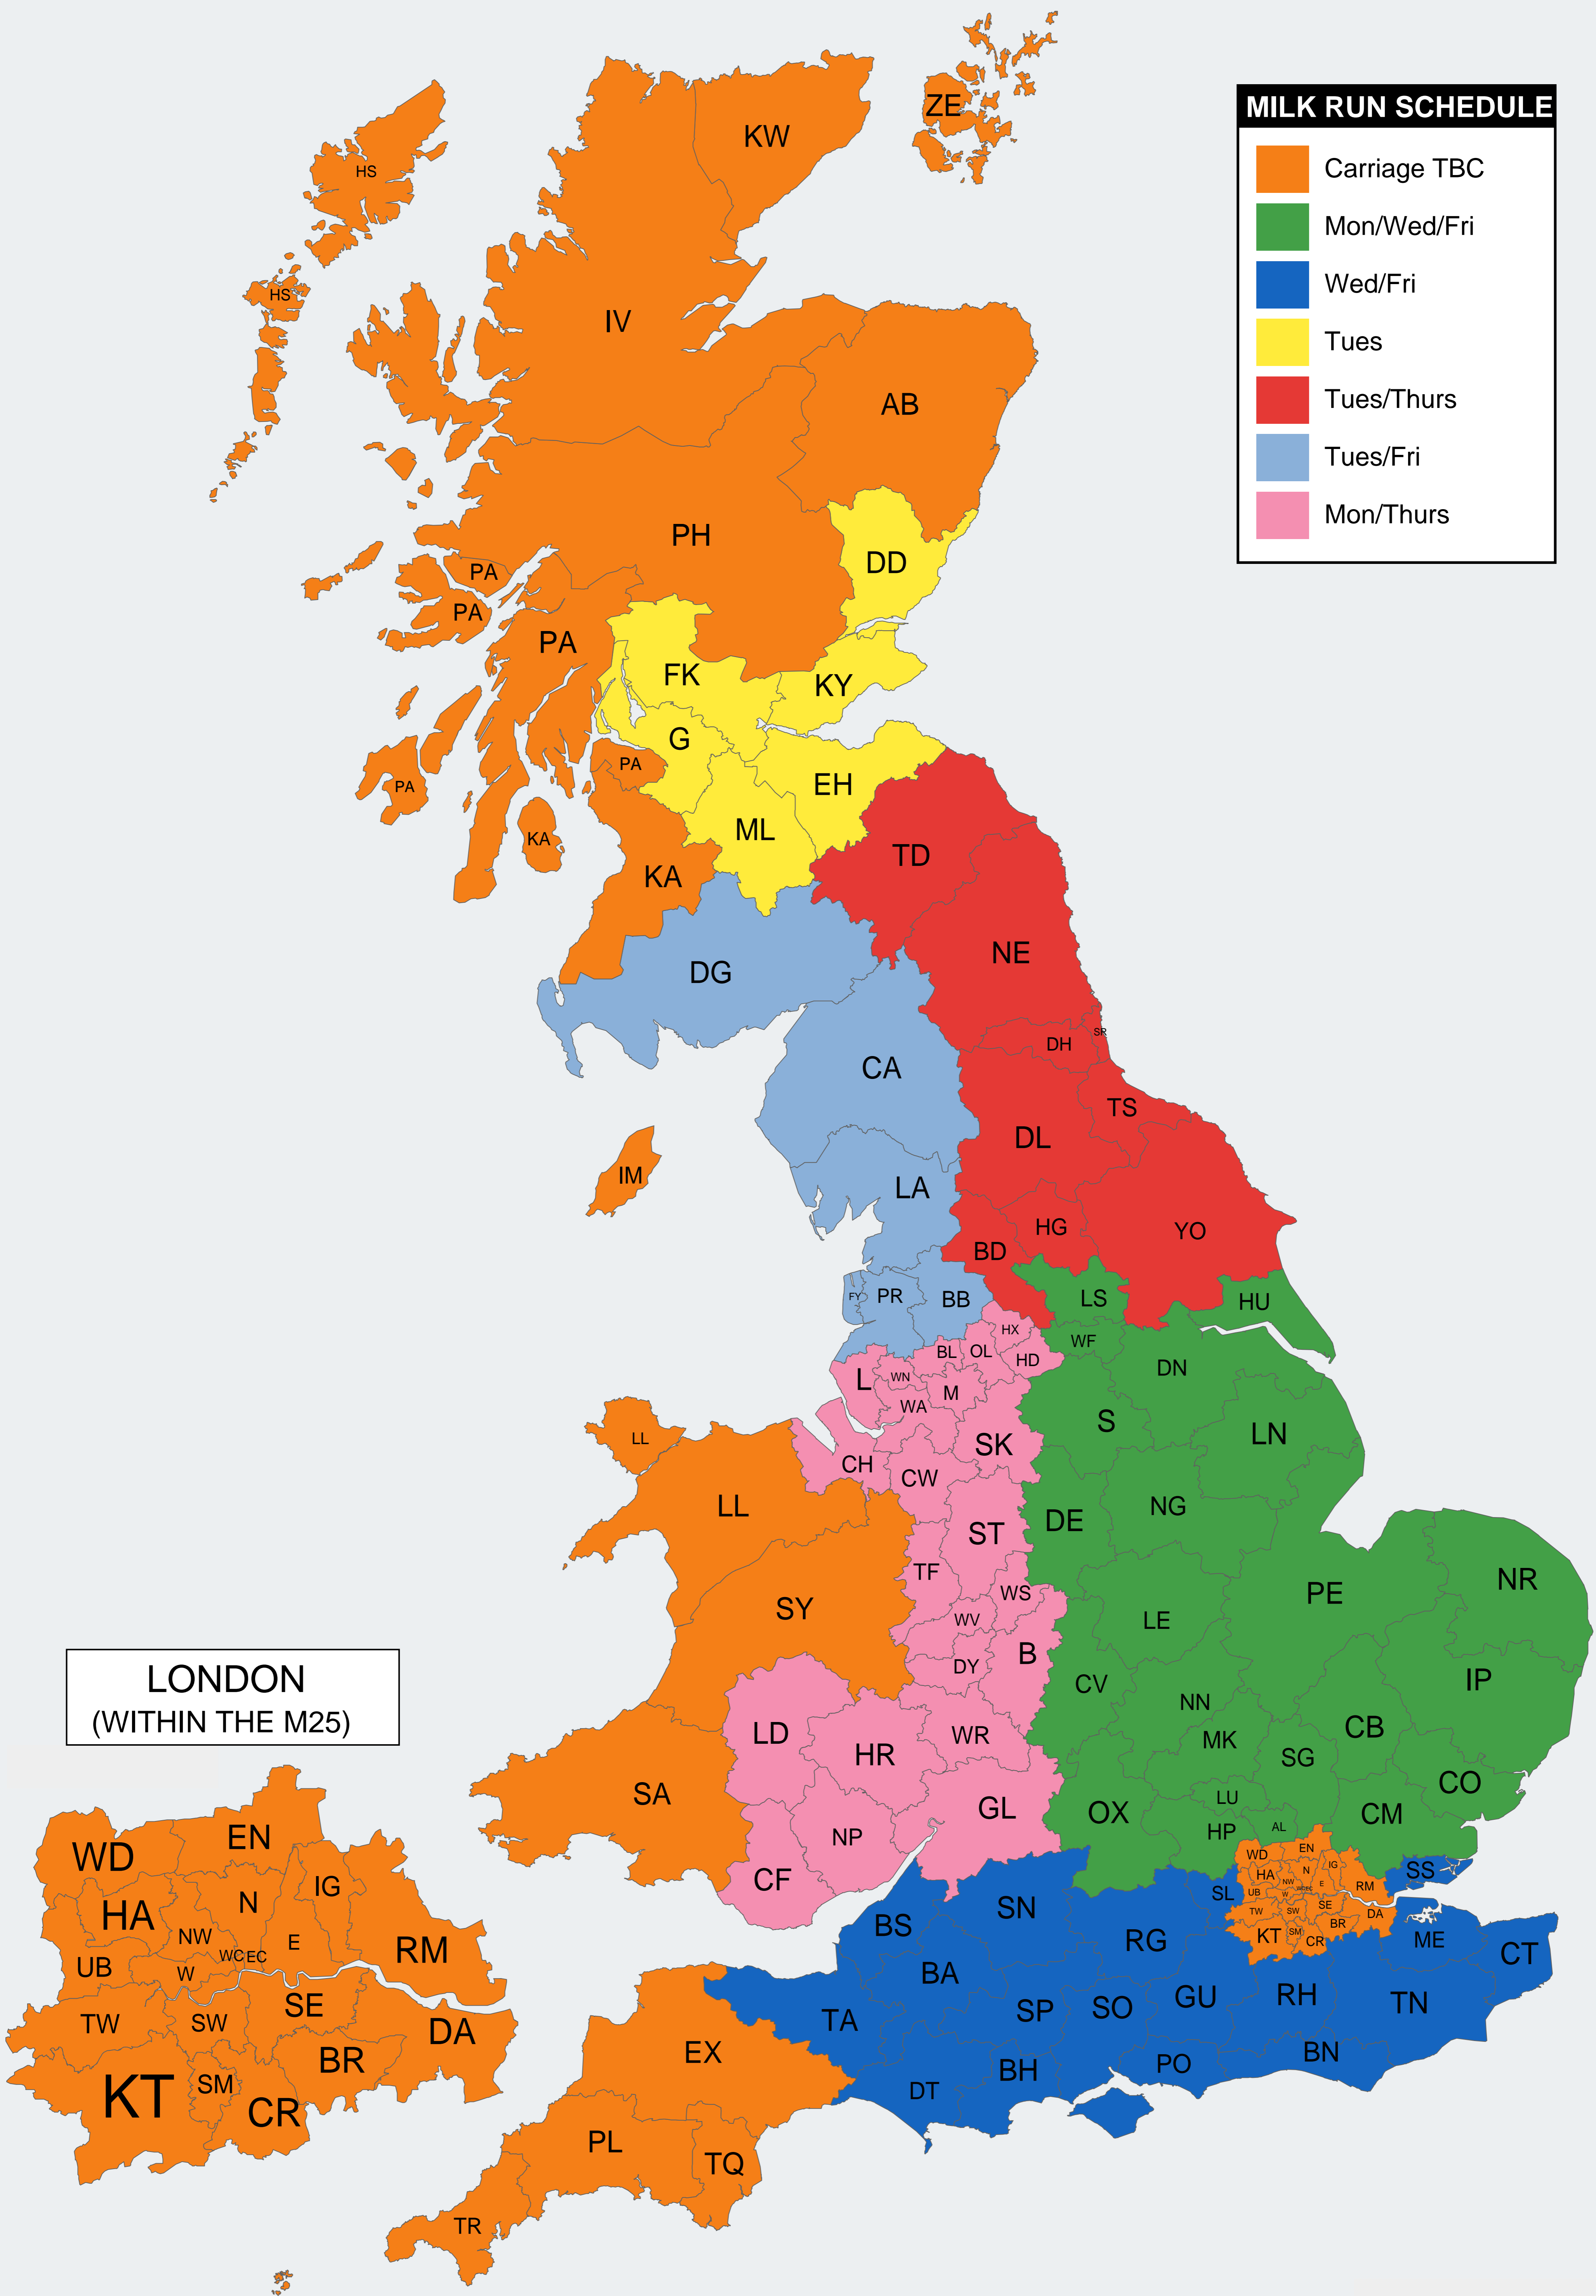

# PEAK PIPE SYSTEMS MILK RUN

## MILK RUN SCHEDULE

- Carriage TBC
- Mon/Wed/Fri
- Wed/Fri
- Tues
- Tues/Thurs
- Tues/Fri
- Mon/Thurs

LONDON  
(WITHIN THE M25)